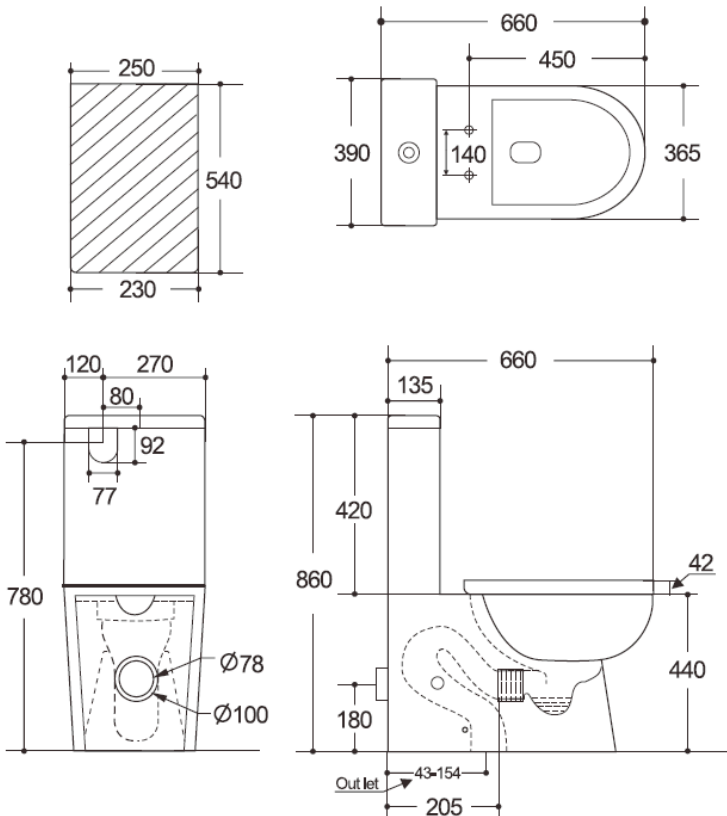

WARRANTIES:

Ceramics:	15 Years/ 1-year Labour
Internal System(Valves):	1 Year/ 1-year Labour
Parts:	1 Year/ 1-year Labour