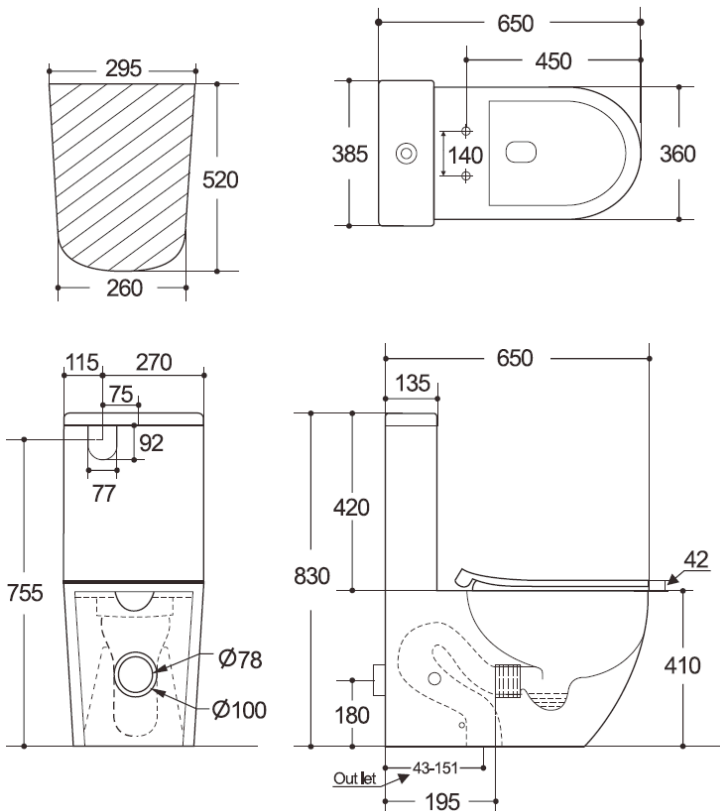

WARRANTIES:

Ceramics:	15 Years/1-year Labour
Internal System(Valves):	1 Year/1-year Labour
Parts:	1 Year/1-year Labour