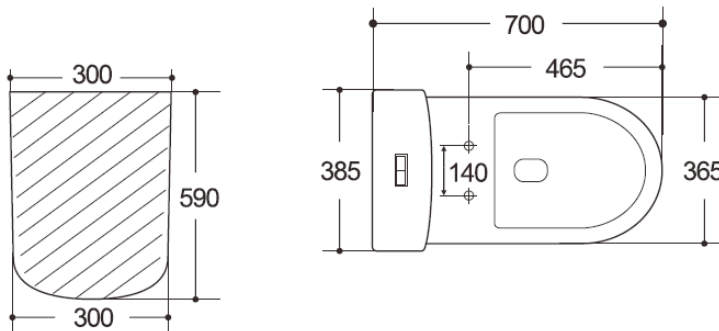

WARRANTIES:

Ceramics:	15 Years/ 1-year Labour
Internal System(Valves):	1 Year/ 1-year Labour
Parts:	1 Year/ 1-year Labour