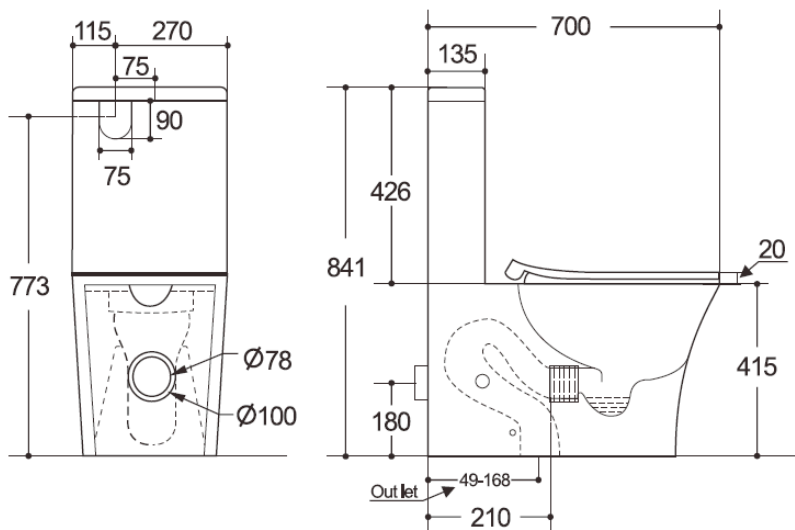

WARRANTIES:

Ceramics:	15 Years/ 1-year Labour
Internal System(Valves):	1 Year/ 1-year Labour
Parts:	1 Year/ 1-year Labour