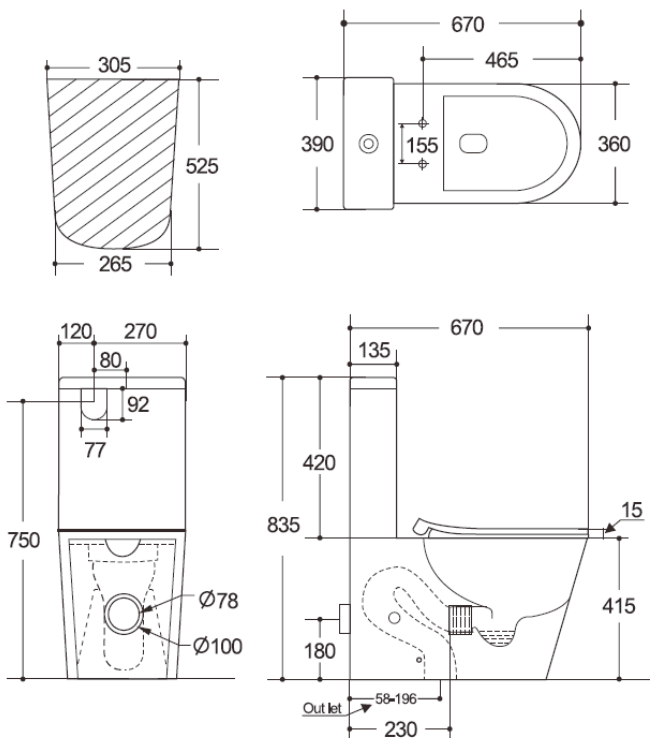

WARRANTIES:

Ceramics:	15 Years/ 1-year Labour
Internal System(Valves):	1 Year/ 1-year Labour
Parts:	1 Year/ 1-year Labour