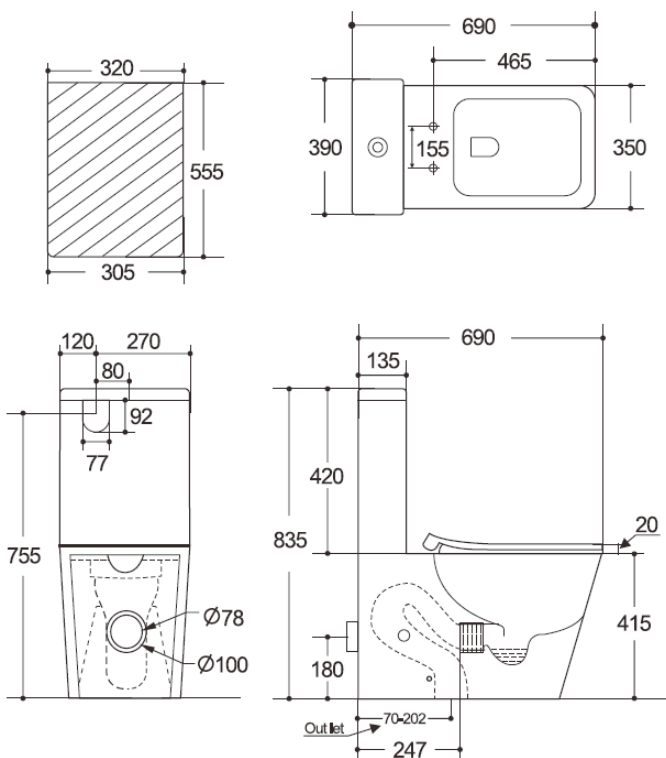

CASERTA

BACK-TO-WALL TOILET SUITE

PRODUCT CODE: BL-103N-TPT

FEATURES:

- Gloss white finish
- Rimless flush
- Antibacterial Glazed Pipe
- UF soft close seat
- WELS 4 Star rated, 4.5L/3L (3.5L average flush)
- Universal installation – Back or bottom entry
- P-Trap: 180mm
- S-Trap: PWG001: 70-202mm
- S-Trap: PWG002: 166-230mm (Optional Extra)
- S-Trap: PWG003: 211-303mm (Optional Extra)

WARRANTIES:

Ceramics:	15 Years/1-year Labour
Internal System(Valves):	1 Year/1-year Labour
Parts:	1 Year/1-year Labour

CLEANING AND CARE:

- The seat and cover should be cleaned using warm soapy water
- Clean only with a soft cloth or sponge using warm water and mild soap or detergent.
- Do not use any abrasive cleaning materials.