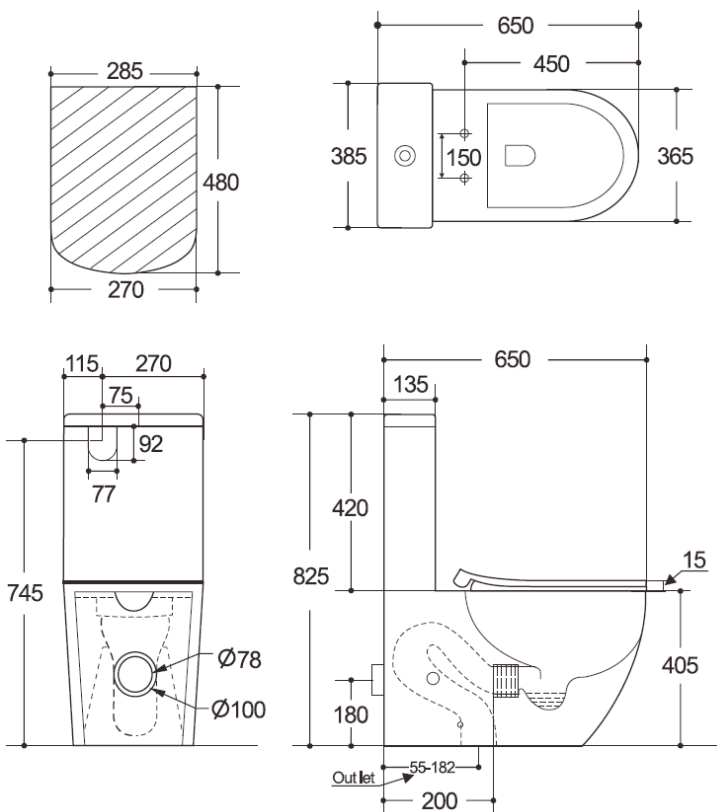

WARRANTIES:

Ceramics:	15 Years/1-year Labour
Internal System(Valves):	1 Year/1-year Labour
Parts:	1 Year/1-year Labour