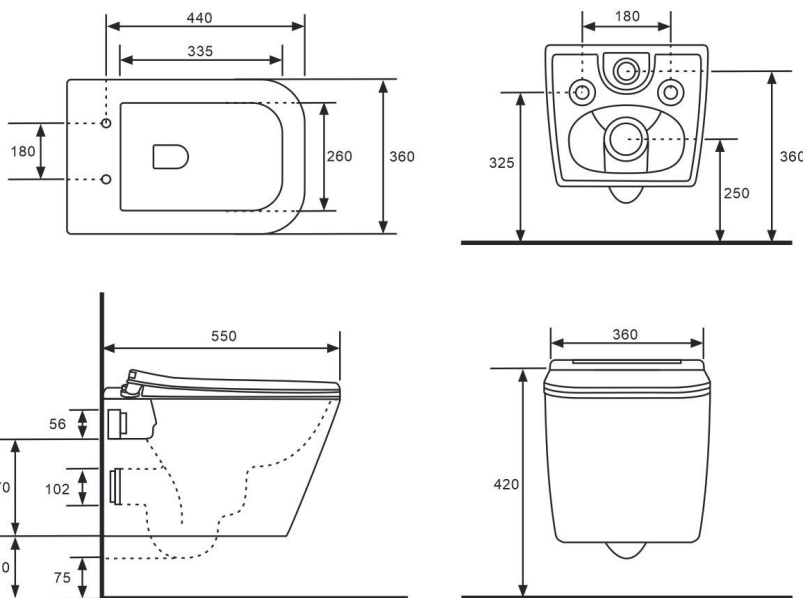

WARRANTIES:

Ceramics: 15 Years/ 1-year Labour
Parts: 1 Year/ 1-year Labour