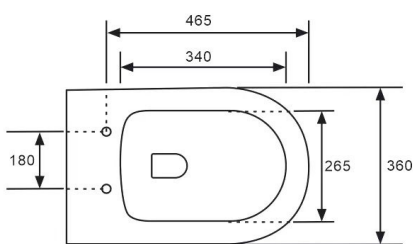

WARRANTIES:

Ceramics: 15 Years/1-year Labour
Parts: 1 Year/1-year Labour

CLEANING AND CARE:

- The seat and cover should be cleaned using warm soapy water
- Clean only with a soft cloth or sponge using warm water and mild soap or detergent.
- Do not use any abrasive cleaning materials.