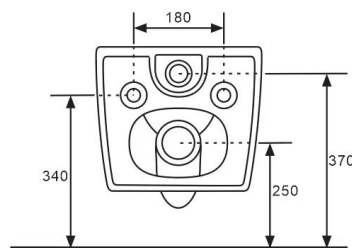

WARRANTIES:

Ceramics: 15 Years/1-year Labour
Parts: 1 Year/1-year Labour

CLEANING AND CARE:

- The seat and cover should be cleaned using warm soapy water
- Clean only with a soft cloth or sponge using warm water and mild soap or detergent.
- Do not use any abrasive cleaning materials.