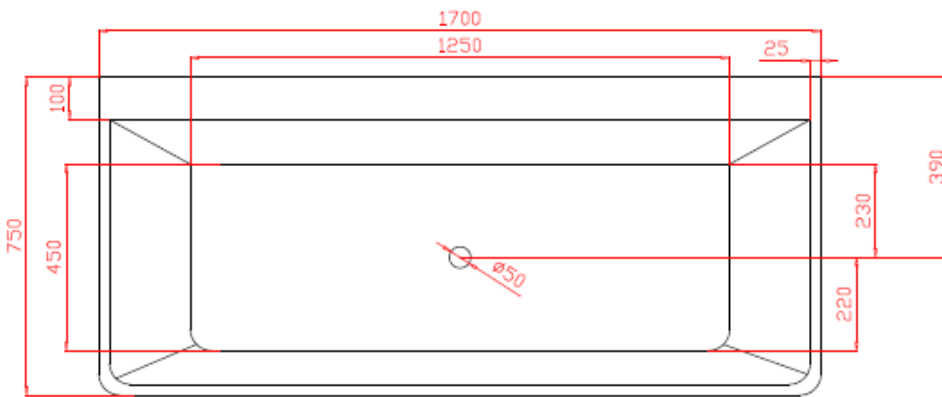

VIRGANA

BACK-TO-WALL ACYLIC BATHTUB 1700MM

PRODUCT CODE: BTC-1700

FEATURES:

- Material: UV stablished sanitary-grade acrylic
- Color: Gloss White
- Capacity: 265 Litres
- Weight: 56kg (Net) / 66kg (Gross)
- Style: Back to Wall
- Built-in stainless steel support frame
- Adjustable Steel Legs
- No overflow
- Waste not included with bath

WARRANTIES:

10 Years/ 1-year Labour

CLEANING AND CARE:

- Use a mild soap or a specialized acrylic cleaner with a soft sponge or cloth. Avoid abrasive cleaners or scrubbers.
- Stay away from harsh chemicals like bleach or ammonia-based cleaners.
- After each use, rinse the bathtub with warm water to remove any soap or residue.