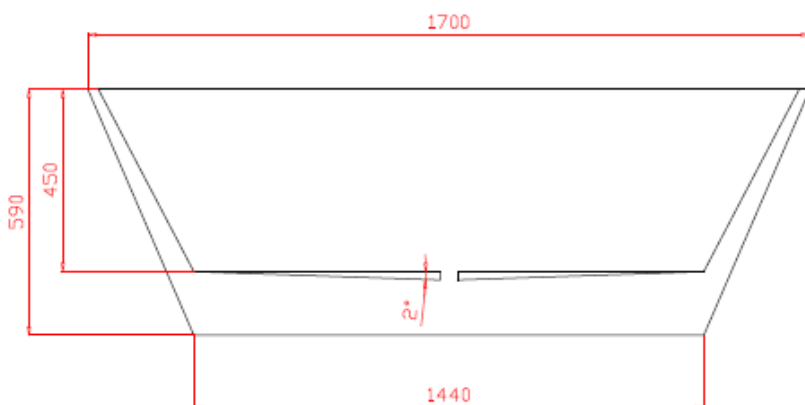

VIRGANA

BACK-TO-WALL ACYLIC BATHTUB 1700MM

PRODUCT CODE: BTC-1700

FEATURES:

- Material: UV stablished sanitary-grade acrylic
- Color: Gloss White
- Capacity: 265 Litres
- Weight: 56kg (Net) / 66kg (Gross)
- Style: Back to Wall
- Built-in stainless steel support frame
- Adjustable Steel Legs
- No overflow
- Waste not included with bath

WARRANTIES:

10 Years/ 1-year Labour

CLEANING AND CARE:

- Use a mild soap or a specialized acrylic cleaner with a soft sponge or cloth. Avoid abrasive cleaners or scrubbers.
- Stay away from harsh chemicals like bleach or ammonia-based cleaners.
- After each use, rinse the bathtub with warm water to remove any soap or residue.