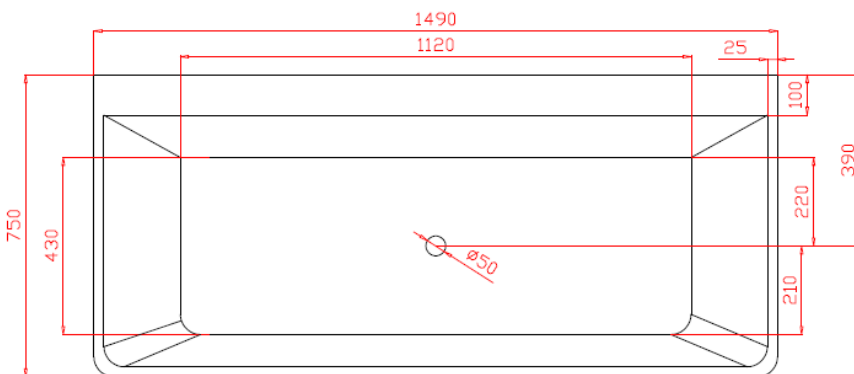

WARRANTIES:

10 Years/ 1-year Labour

CLEANING AND CARE:

- Use a mild soap or a specialized acrylic cleaner with a soft sponge or cloth. Avoid abrasive cleaners or scrubbers.
- Stay away from harsh chemicals like bleach or ammonia-based cleaners.
- After each use, rinse the bathtub with warm water to remove any soap or residue.