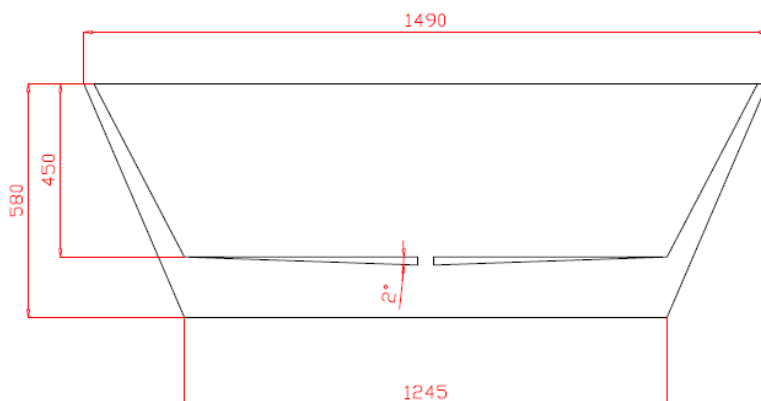

WARRANTIES:

10 Years/ 1-year Labour

CLEANING AND CARE:

- Use a mild soap or a specialized acrylic cleaner with a soft sponge or cloth. Avoid abrasive cleaners or scrubbers.
- Stay away from harsh chemicals like bleach or ammonia-based cleaners.
- After each use, rinse the bathtub with warm water to remove any soap or residue.