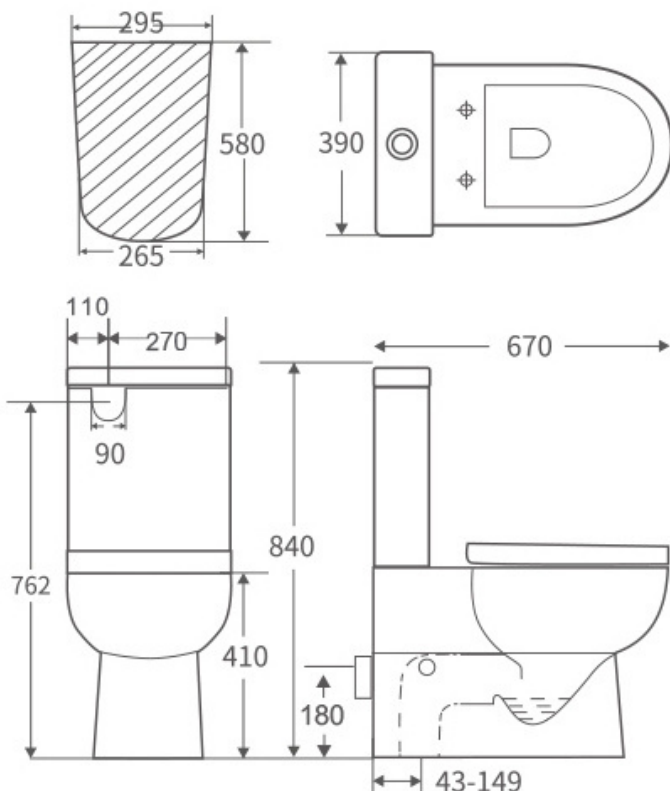

### BACK-TO-WALL TOILET SUITE

**PRODUCT CODE: BL-106N-TPT**

#### FEATURES:

- Gloss white finish
- Vortex flush
- Antibacterial Glazed Pipe
- Available in UF and PP soft close seat
- WELS 4 Star rated, 4.5L/3L (3.5L average flush)
- Universal installation – Back or bottom entry
- P-Trap: 180mm
- S-Trap: PWG001: 43-149mm
- S-Trap: PWG002: 98-208mm(Optional Extra)
- S-Trap: PWG003: 155-259mm(Optional Extra)

All measurements are in millimeters and subject to change without notice. For ceramic products, please allow +/- 5mm tolerance for manufacturing variance. Updated: 01/01/2024