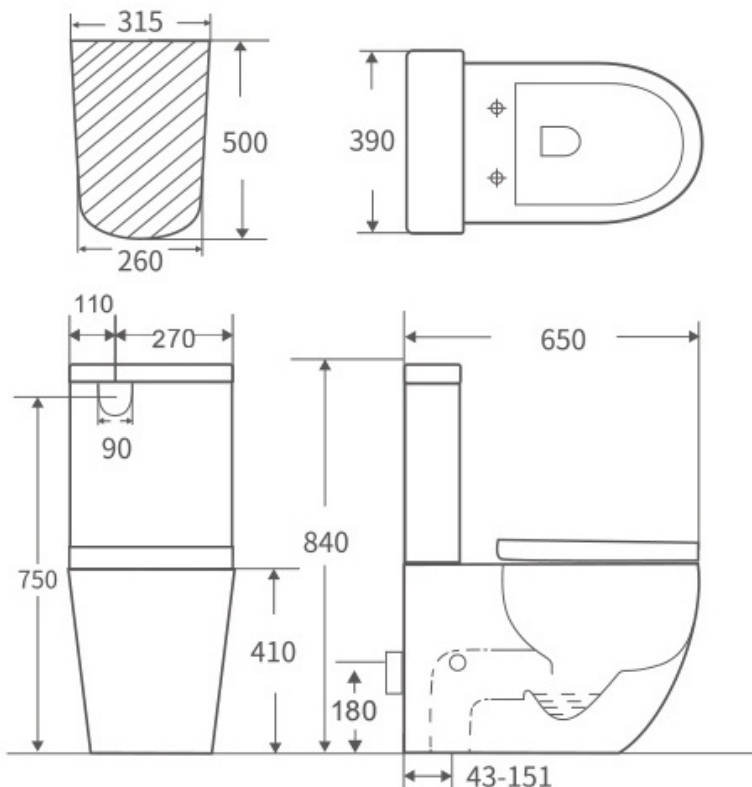

GUBBIO

BACK-TO-WALL TOILET SUITE

PRODUCT CODE: BL-114N-TPT

FEATURES:

- Gloss white finish
- Vortex flush
- Antibacterial Glazed Pipe
- UF soft close seat
- WELS 4 Star rated, 4.5L/3L (3.5L average flush)
- Universal installation – Back or bottom entry
- P-Trap: 180mm
- S-Trap: PWG001: 43-151mm
- S-Trap: PWG002: 89-183mm(Optional Extra)
- S-Trap: PWG003: 149-233mm(Optional Extra)

WARRANTIES:

Ceramics:	15 Years/1-year Labour
Internal System(Valves):	1 Year/1-year Labour
Parts:	1 Year/1-year Labour

CLEANING AND CARE:

- The seat and cover should be cleaned using warm soapy water
- Clean only with a soft cloth or sponge using warm water and mild soap or detergent.
- Do not use any abrasive cleaning materials.