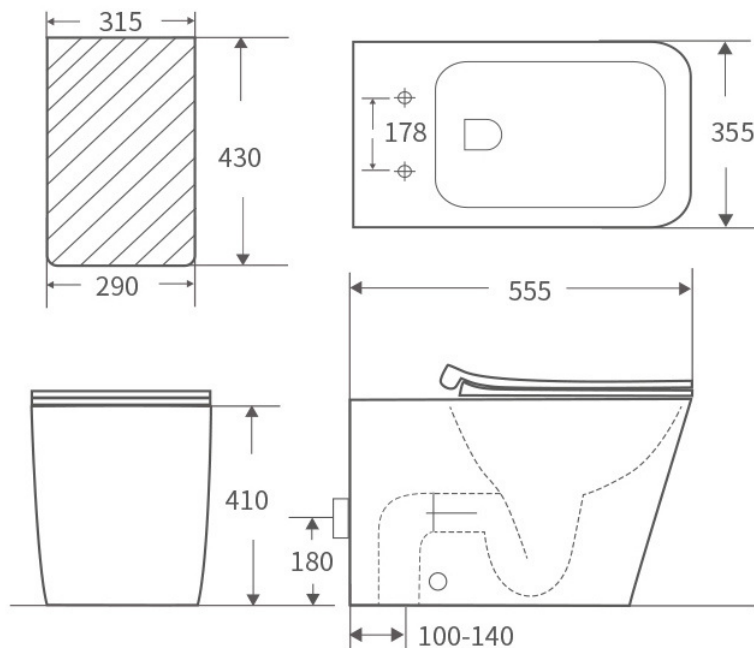

CASERTA

BACK-TO-WALL TOILET FLOOR PAN

PRODUCT CODE: BL-103N-FST

FEATURES:

- Gloss white finish
- Rimless flush
- Antibacterial Glazed Pipe
- UF soft close seat
- WELS 4 Star rated, 4.5L/3L (3.5L average flush)
- Universal installation – Back or bottom entry
- P-Trap: 180mm
- S-Trap: PWG002: 100-140mm
- S-Trap: PWG003: 160-200mm (Optional Extra)

WARRANTIES:

Ceramics:	15 Years/1-year Labour
Parts:	1 Year/1-year Labour

CLEANING AND CARE:

- The seat and cover should be cleaned using warm soapy water
- Clean only with a soft cloth or sponge using warm water and mild soap or detergent.
- Do not use any abrasive cleaning materials.