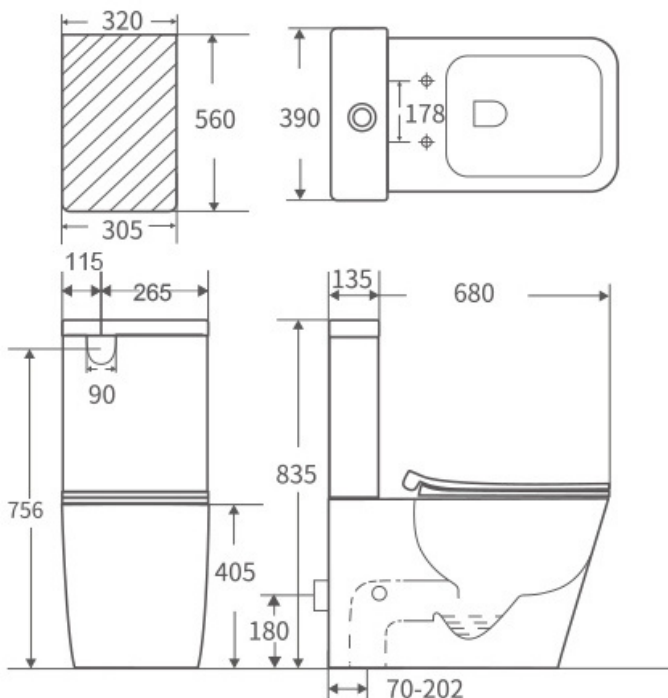

CASERTA

BACK-TO-WALL TOILET SUITE

PRODUCT CODE: BL-103N-TPT

FEATURES:

- Gloss white finish
- Rimless flush
- Antibacterial Glazed Pipe
- UF soft close seat
- WELS 4 Star rated, 4.5L/3L (3.5L average flush)
- Universal installation – Back or bottom entry
- P-Trap: 180mm
- S-Trap: PWG001: 70-202mm
- S-Trap: PWG002: 166-230mm (Optional Extra)
- S-Trap: PWG003: 211-303mm (Optional Extra)

WARRANTIES:

Ceramics:	15 Years/1-year Labour
Internal System(Valves):	1 Year/1-year Labour
Parts:	1 Year/1-year Labour

CLEANING AND CARE:

- The seat and cover should be cleaned using warm soapy water
- Clean only with a soft cloth or sponge using warm water and mild soap or detergent.
- Do not use any abrasive cleaning materials.