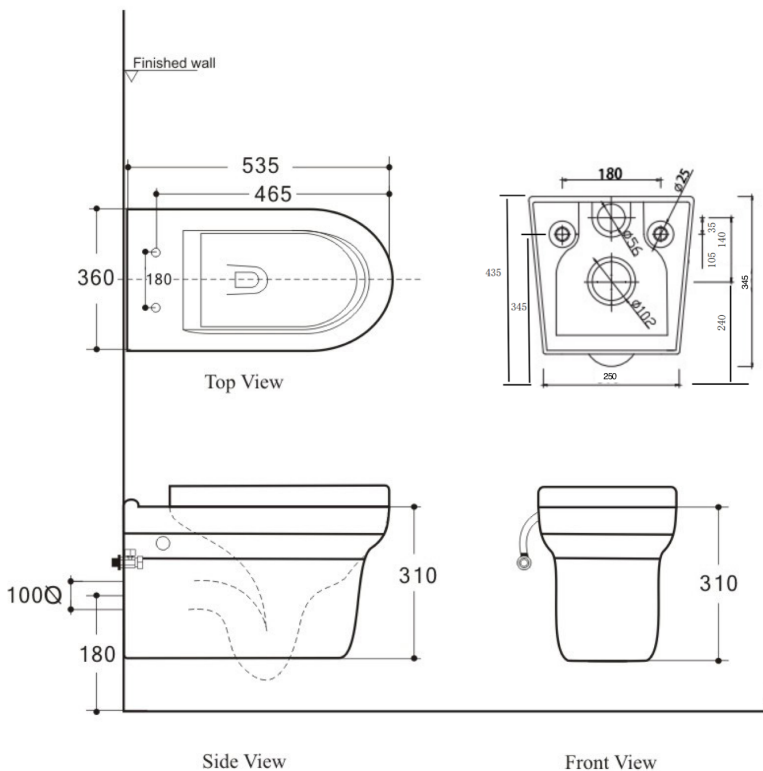

PRATO

BACK-TO-WALL TOILET WALL-HUNG PAN

PRODUCT CODE: BL-101N-WHT

FEATURES:

- Gloss white finish
- Rimless flush
- Antibacterial Glazed Pipe
- UF soft close seat
- WELS 4 Star rated, 4.5L/3L (3.5L average flush)
- Installation – Back entry
- P-Trap: 180mm

WARRANTIES:

Ceramics: 15 Years/ 1-year Labour
Parts: 1 Year/ 1-year Labour

CLEANING AND CARE:

- The seat and cover should be cleaned using warm soapy water.
- Clean only with a soft cloth or sponge using warm water and mild soap or detergent.
- Do not use any abrasive cleaning materials.