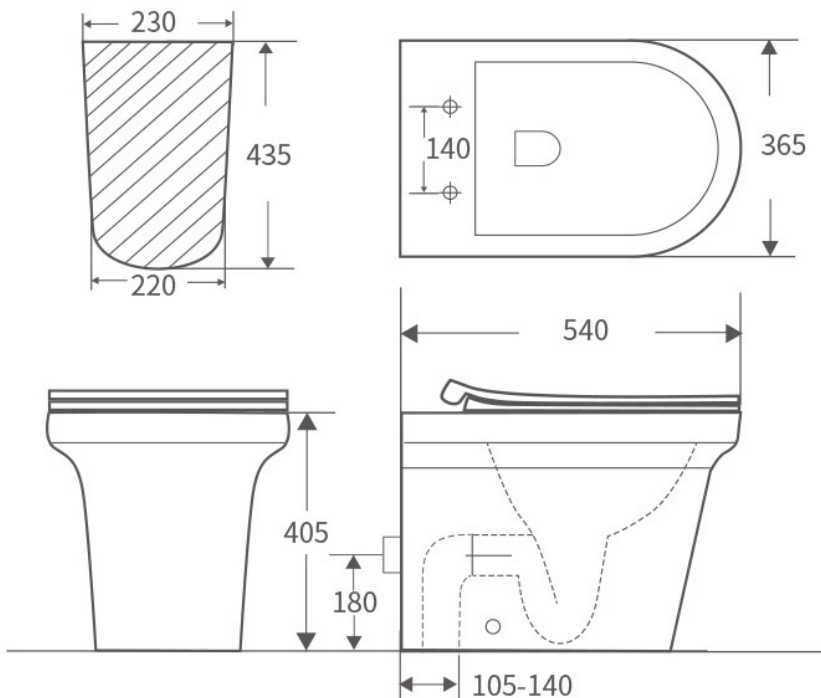

WARRANTIES:

Ceramics: 15 Years/ 1-year Labour
Parts: 1 Year/ 1-year Labour

CLEANING AND CARE:

- The seat and cover should be cleaned using warm soapy water.
- Clean only with a soft cloth or sponge using warm water and mild soap or detergent.
- Do not use any abrasive cleaning materials.