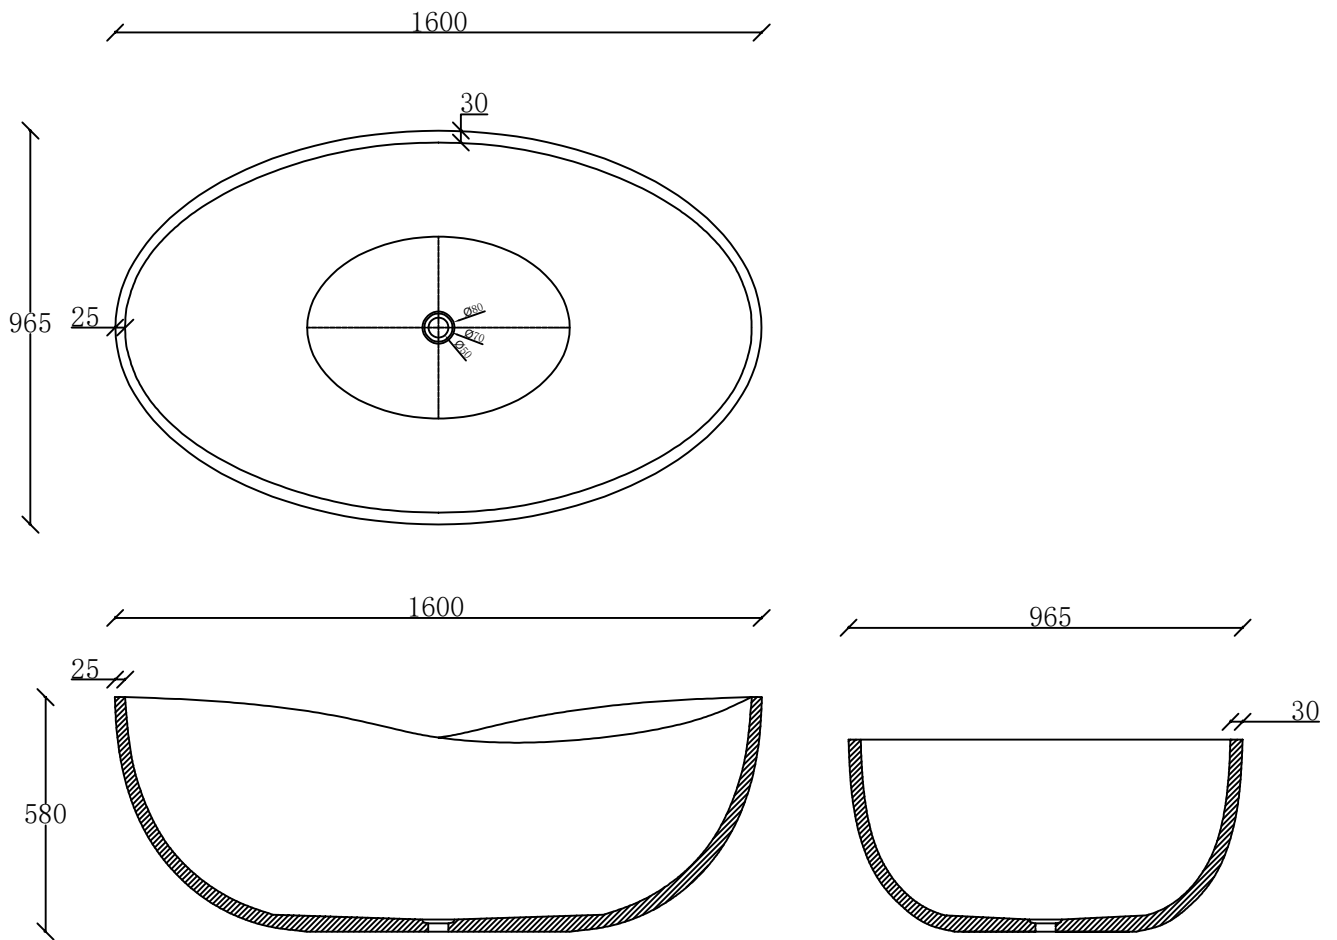

TUB-5001

All product sizes are in millimeters and have an informative character. This sink does not have an overflow hole.